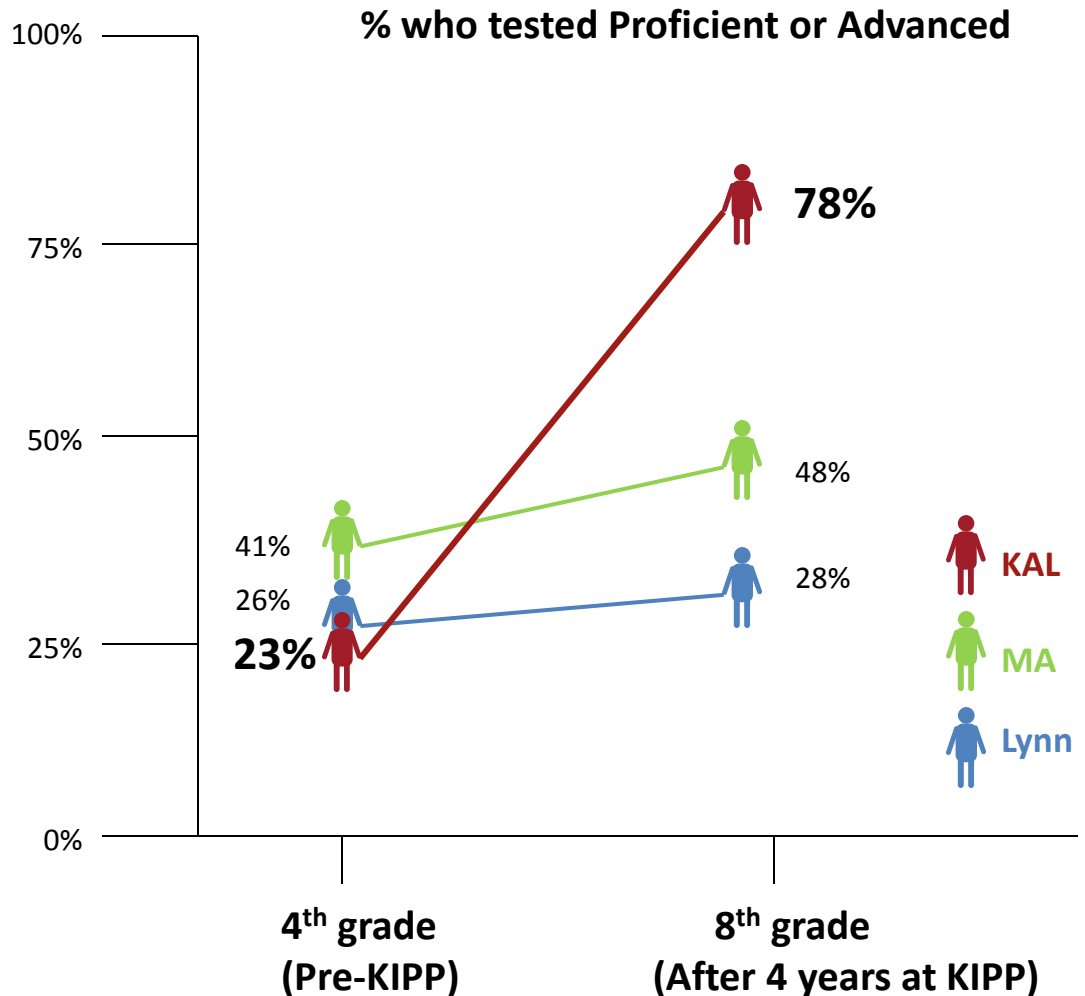

MCAS: Math

8th Grade Results - 2009

(compared to 4th grade pre-KIPP Scores)

		Proficient or advanced			
		Grade	ELA	Math	Year
KIPP	4th		25%	23%	2005
	5th		54%	54%	2006
	6th		69%	66%	2007
	7th		79%	80%	2008
	8th		85%	78%	2009
Lynn	4th		36%	26%	2005
	5th		32%	32%	2006
	6th		48%	35%	2007
	7th		46%	25%	2008
	8th		61%	28%	2009
State	4th		50%	41%	2005
	5th		59%	43%	2006
	6th		67%	52%	2007
	7th		69%	47%	2008
	8th		78%	48%	2009