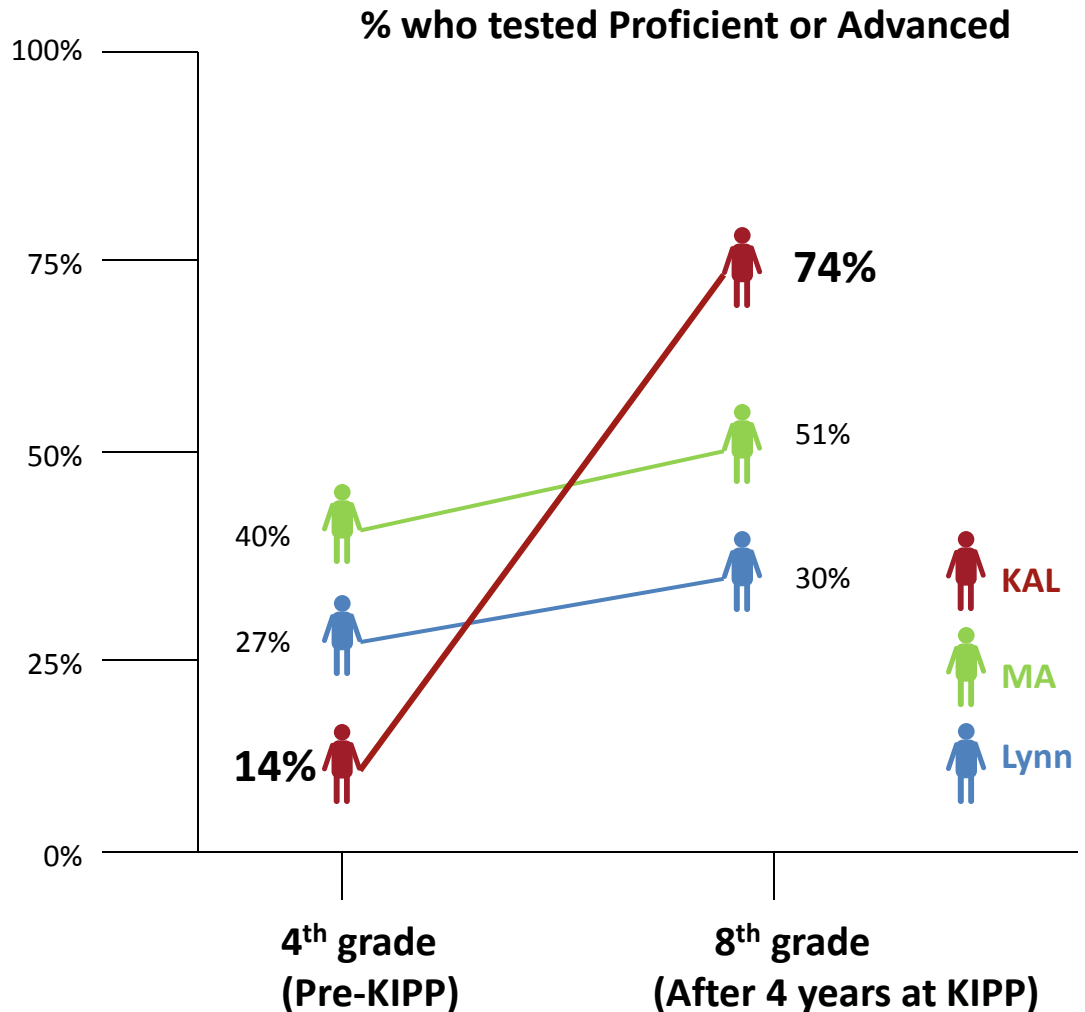

MCAS: Math

8th Grade Results - 2010

(compared to 4th grade pre-KIPP Scores)

		Proficient or Advanced			
		Grade	ELA	Math	Year
KAL	4th		29%	14%	2006
	5th		51%	39%	2007
	6th		58%	75%	2008
	7th		79%	82%	2009
	8th		83%	74%	2010
Lynn	4th		39%	27%	2006
	5th		52%	43%	2007
	6th		53%	44%	2008
	7th		47%	25%	2009
	8th		61%	30%	2010
MA	4th		50%	40%	2006
	5th		63%	51%	2007
	6th		67%	56%	2008
	7th		70%	49%	2009
	8th		78%	51%	2010