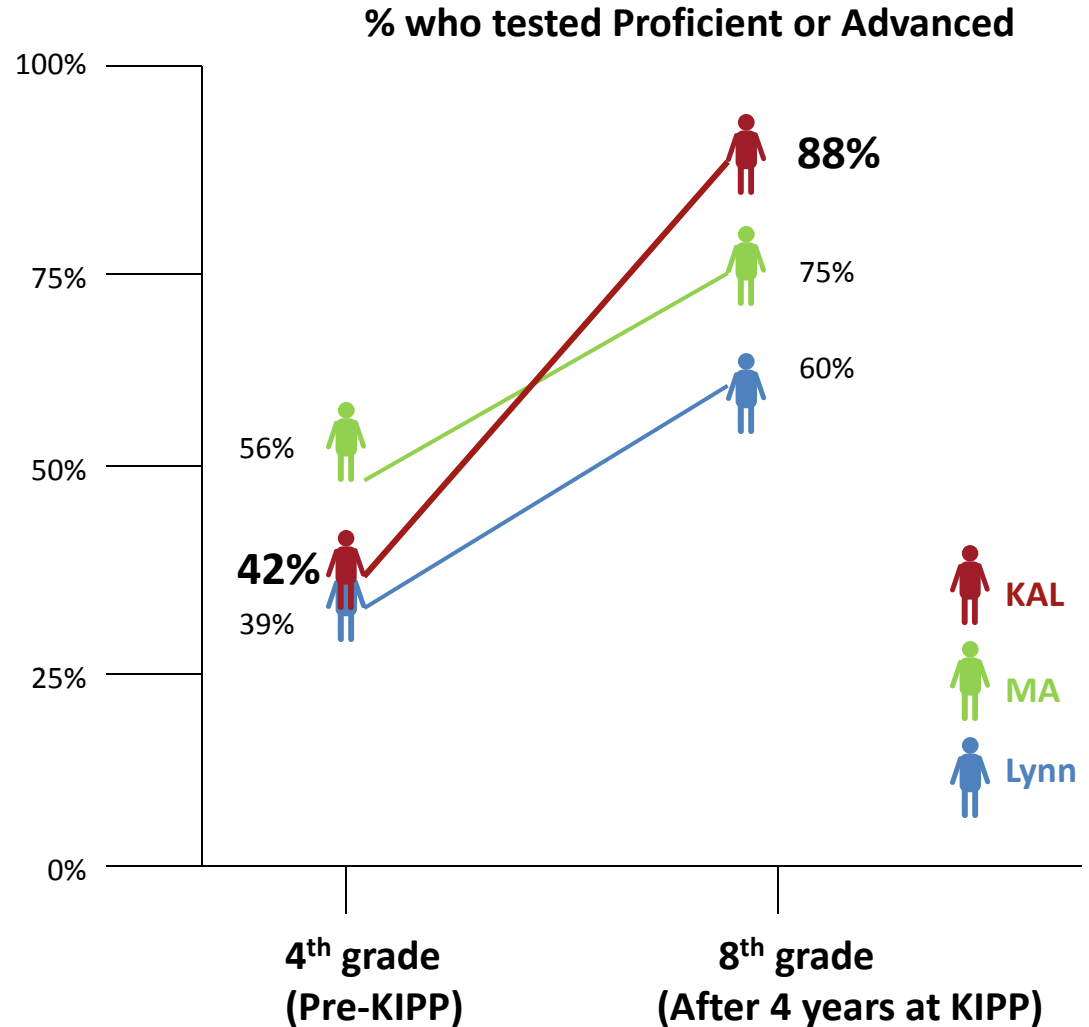

MCAS: English Language Arts (ELA)

8th Grade Results - 2008

(compared to 4th grade pre-KIPP Scores)

	Grade	Proficient or Advanced		Year
		ELA	Math	
KIPP	4th	42%	21%	2004
	6th	58%	75%	2006
	7th	83%	67%	2007
	8th	88%	70%	2008
Lynn	4th	39%	28%	2004
	6th	50%	31%	2006
	7th	49%	28%	2007
	8th	60%	29%	2008
MA	4th	56%	42%	2004
	6th	64%	46%	2006
	7th	69%	46%	2007
	8th	75%	49%	2008