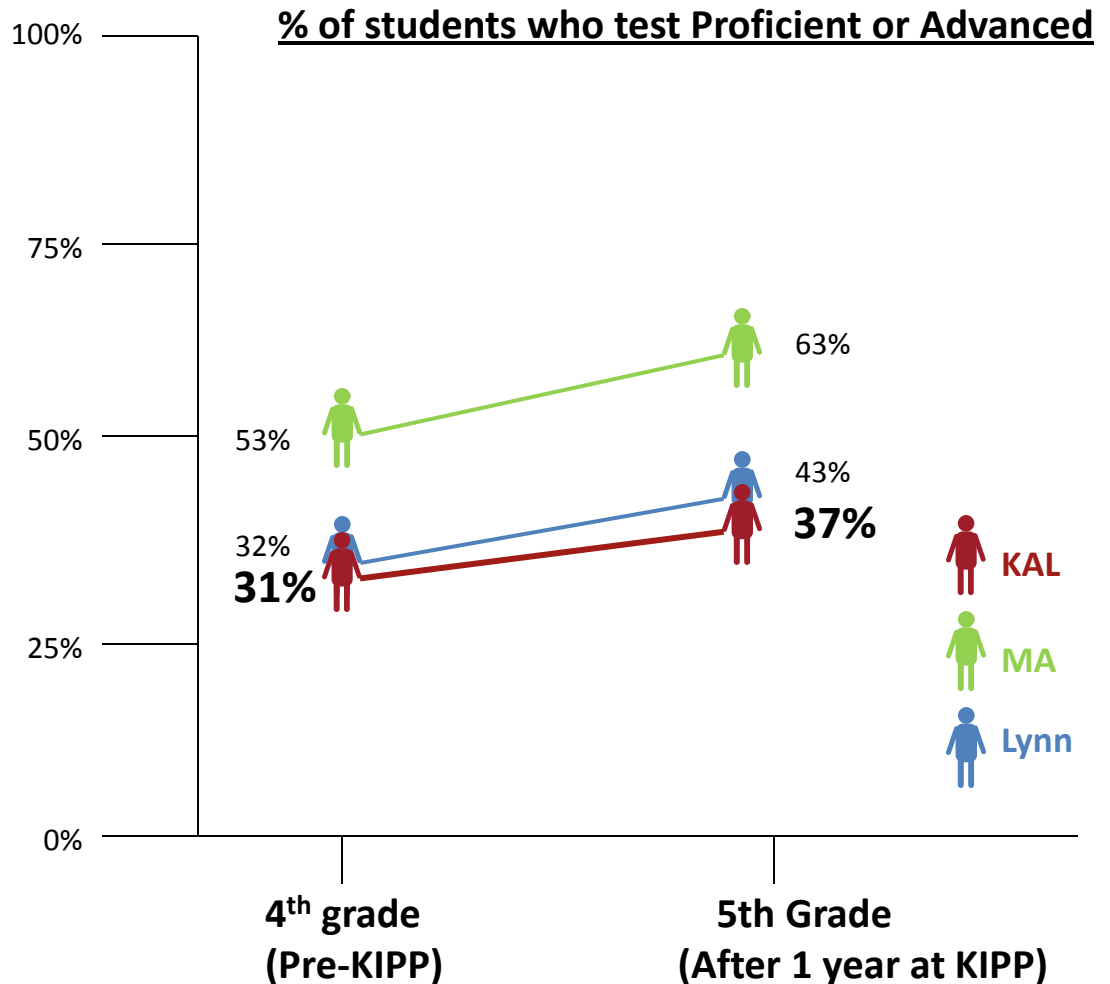

MCAS: English Language Arts (ELA)

5th Grade Results – 2010

(compared to pre-KIPP 4th grade scores)

		Proficient or Advanced		
	Grade	ELA	Math	Year
KIPP	4th	31%	24%	2009
	5th	37%	37%	2010
Lynn	4th	32%	30%	2009
	5th	43%	36%	2010
MA	4th	53%	48%	2009
	5th	63%	55%	2010