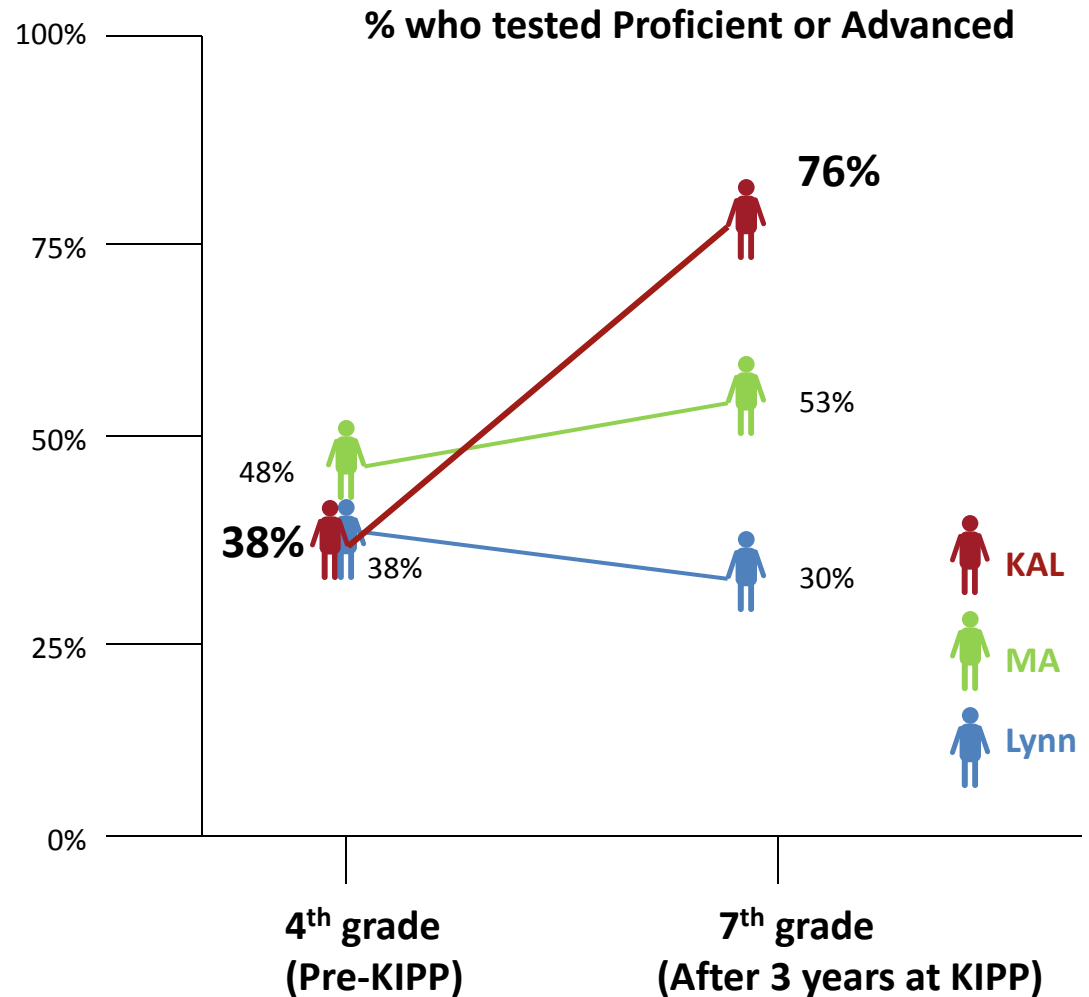

MCAS: Math

7th Grade Results - 2010

(compared to pre-KIPP 4th grade scores)

		Proficient or Advanced		
	Grade	ELA	Math	Year
KIPP	4th	40%	38%	2007
	5th	45%	66%	2008
	6th	68%	77%	2009
	7th	82%	76%	2010
Lynn	4th	38%	38%	2007
	5th	46%	38%	2008
	6th	47%	38%	2009
	7th	49%	30%	2010
MA	4th	56%	48%	2007
	5th	61%	52%	2008
	6th	66%	57%	2009
	7th	72%	53%	2010