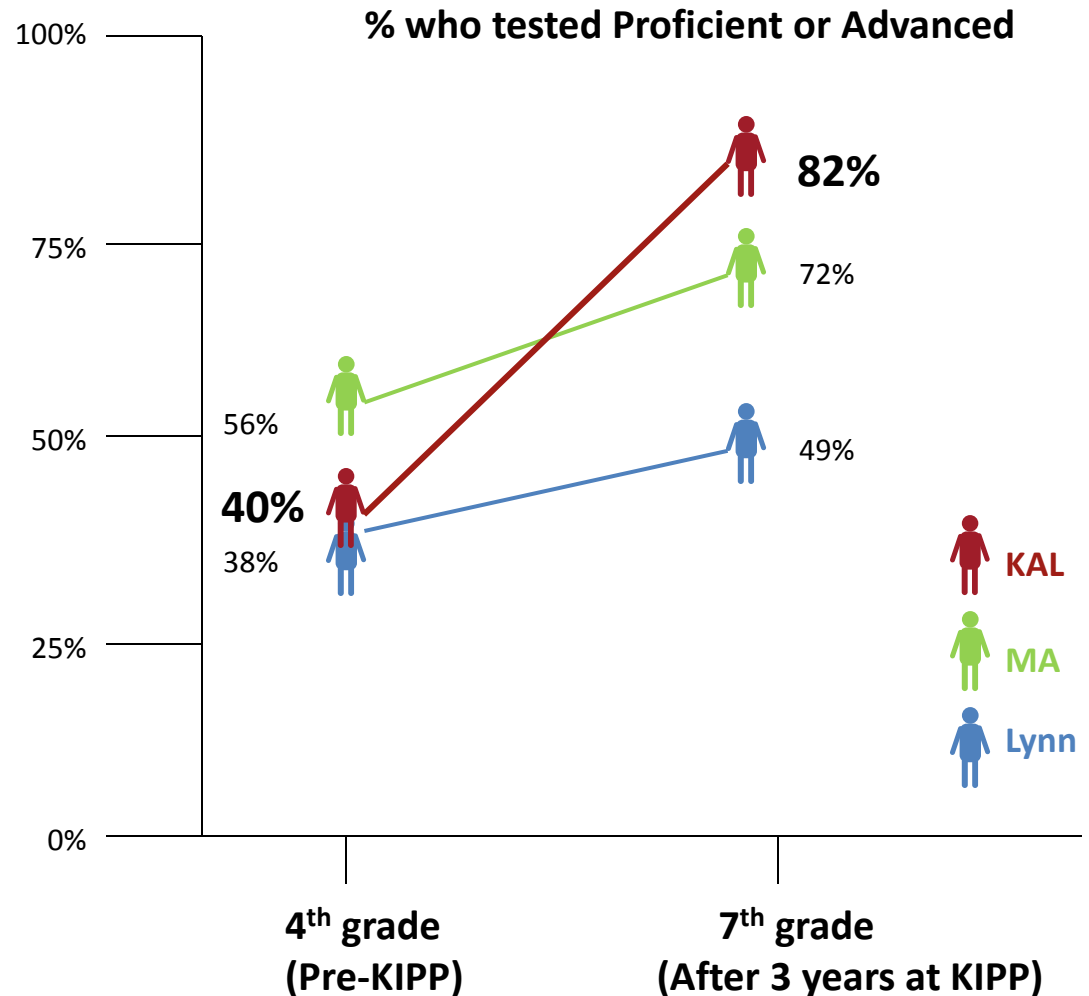

MCAS: English Language Arts (ELA)

7th Grade Results - 2010

(compared to pre-KIPP 4th grade scores)

	Grade	Proficient or Advanced		Year
		ELA	Math	
KIPP	4th	40%	38%	2007
	5th	45%	66%	2008
	6th	68%	77%	2009
	7th	82%	76%	2010
Lynn	4th	38%	38%	2007
	5th	46%	38%	2008
	6th	47%	38%	2009
	7th	49%	30%	2010
MA	4th	56%	48%	2007
	5th	61%	52%	2008
	6th	66%	57%	2009
	7th	72%	53%	2010