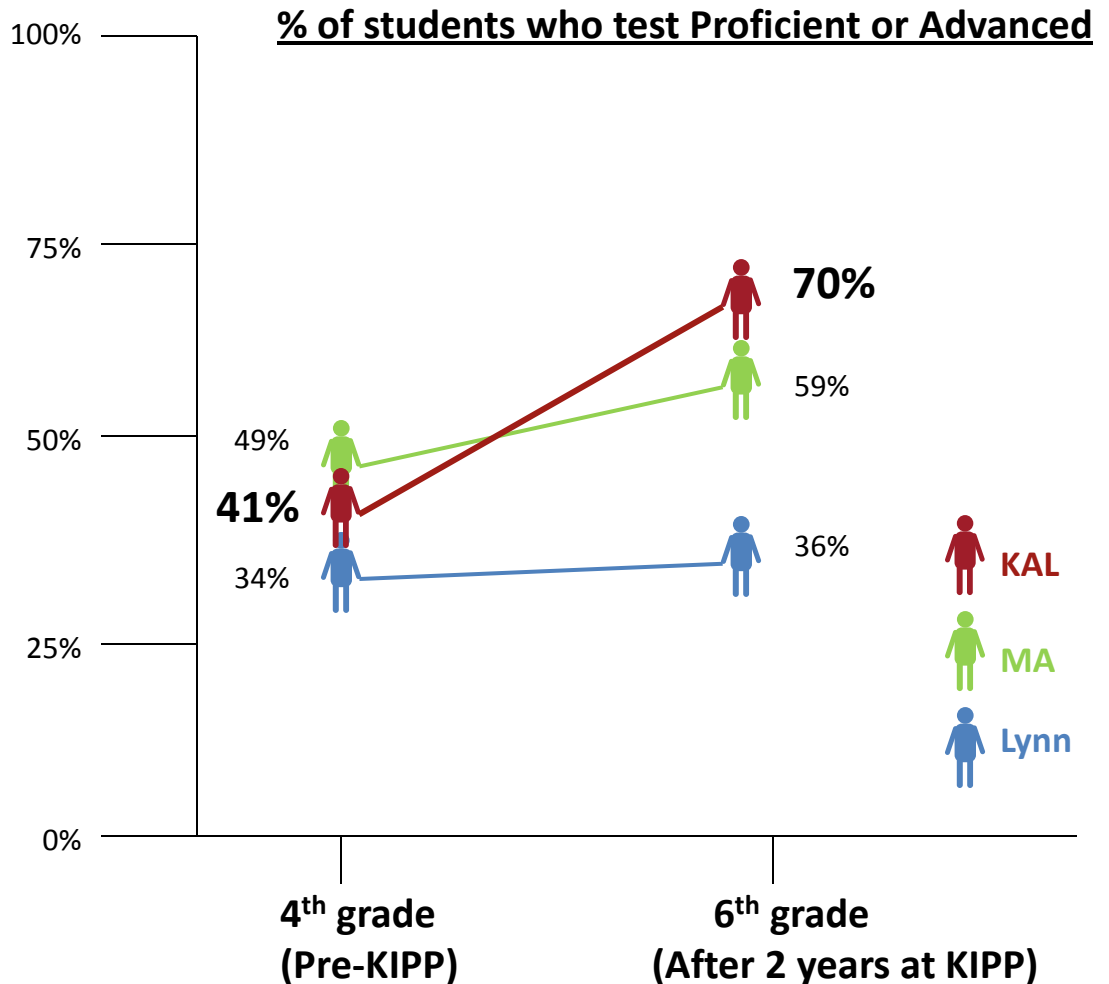

MCAS: Math

6th Grade Results - 2010

Compared to pre-KIPP 4th grade scores

		Proficient or Advanced			
		Grade	ELA	Math	Year
KIPP	4th		37%	41%	2008
	5th		48%	64%	2009
	6th		74%	70%	2010
Lynn	4th		29%	34%	2008
	5th		42%	38%	2009
	6th		45%	36%	2010
MA	4th		49%	49%	2008
	5th		61%	54%	2009
	6th		69%	59%	2010