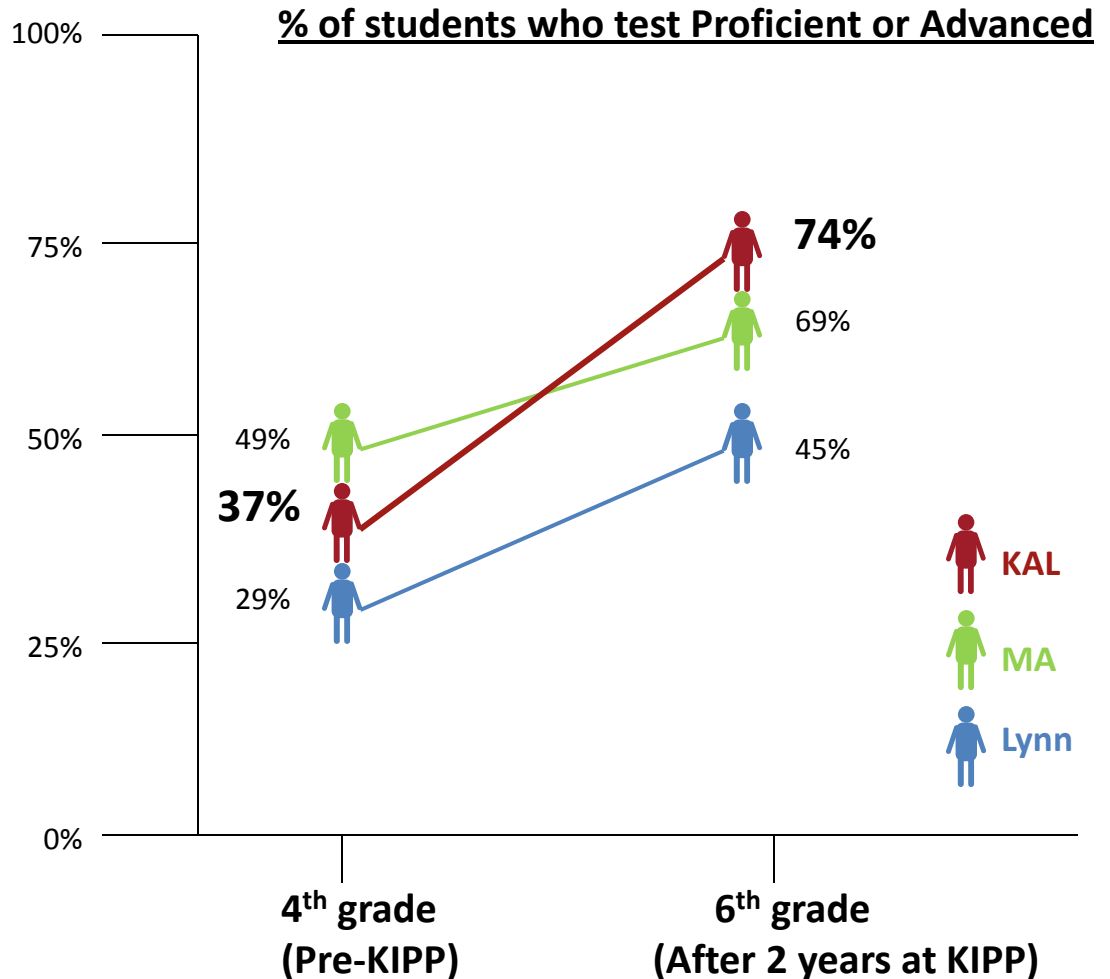

MCAS: English Language Arts (ELA)

6th Grade Results - 2010

(compared to pre-KIPP 4th grade scores)

		Proficient or Advanced			
		Grade	ELA	Math	Year
KIPP	4th		37%	41%	2008
	5th		48%	64%	2009
	6th		74%	70%	2010
Lynn	4th		29%	34%	2008
	5th		42%	38%	2009
	6th		45%	36%	2010
MA	4th		49%	49%	2008
	5th		61%	54%	2009
	6th		69%	59%	2010