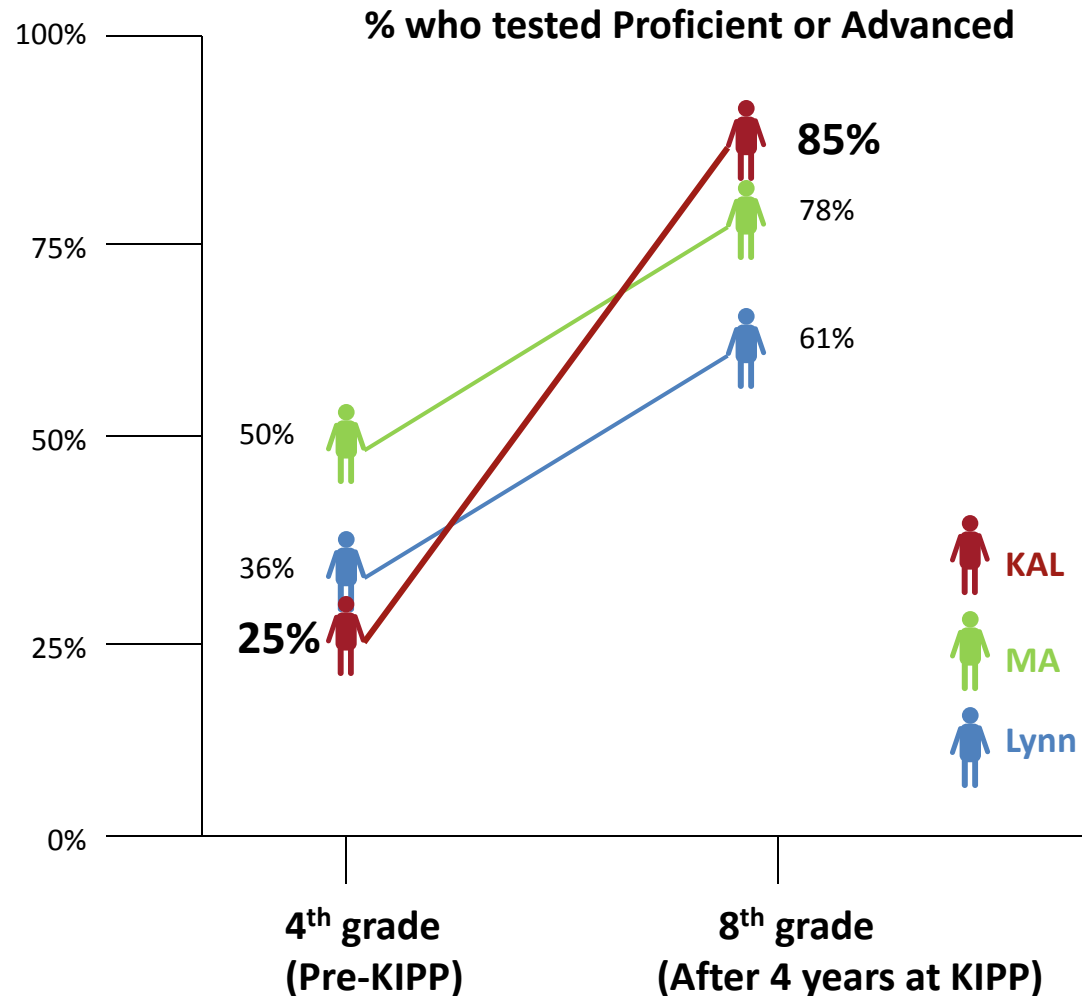

MCAS: English Language Arts (ELA)

8th Grade Results - 2009

(compared to 4th grade pre-KIPP Scores)

	Grade	Proficient or advanced		Year
		ELA	Math	
KIPP	4th	25%	23%	2005
	5th	54%	54%	2006
	6th	69%	66%	2007
	7th	79%	80%	2008
	8th	85%	78%	2009
Lynn	4th	36%	26%	2005
	5th	32%	32%	2006
	6th	48%	35%	2007
	7th	46%	25%	2008
	8th	61%	28%	2009
State	4th	50%	41%	2005
	5th	59%	43%	2006
	6th	67%	52%	2007
	7th	69%	47%	2008
	8th	78%	48%	2009