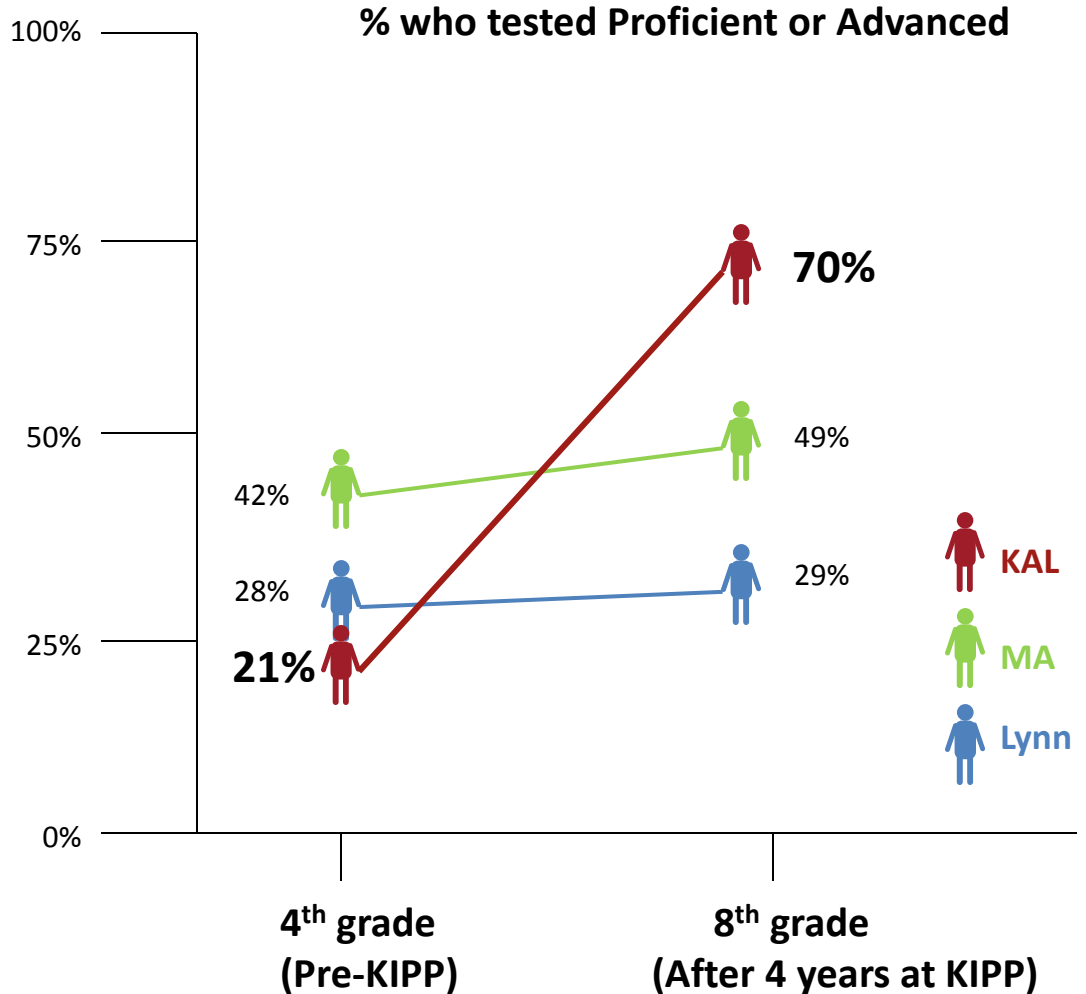

MCAS: Math

8th Grade Results - 2008

(compared to 4th grade pre-KIPP Scores)

	Grade	Proficient or Advanced		Year
		ELA	Math	
KIPP	4th	42%	21%	2004
	6th	58%	75%	2006
	7th	83%	67%	2007
	8th	88%	70%	2008
Lynn	4th	39%	28%	2004
	6th	50%	31%	2006
	7th	49%	28%	2007
	8th	60%	29%	2008
MA	4th	56%	42%	2004
	6th	64%	46%	2006
	7th	69%	46%	2007
	8th	75%	49%	2008