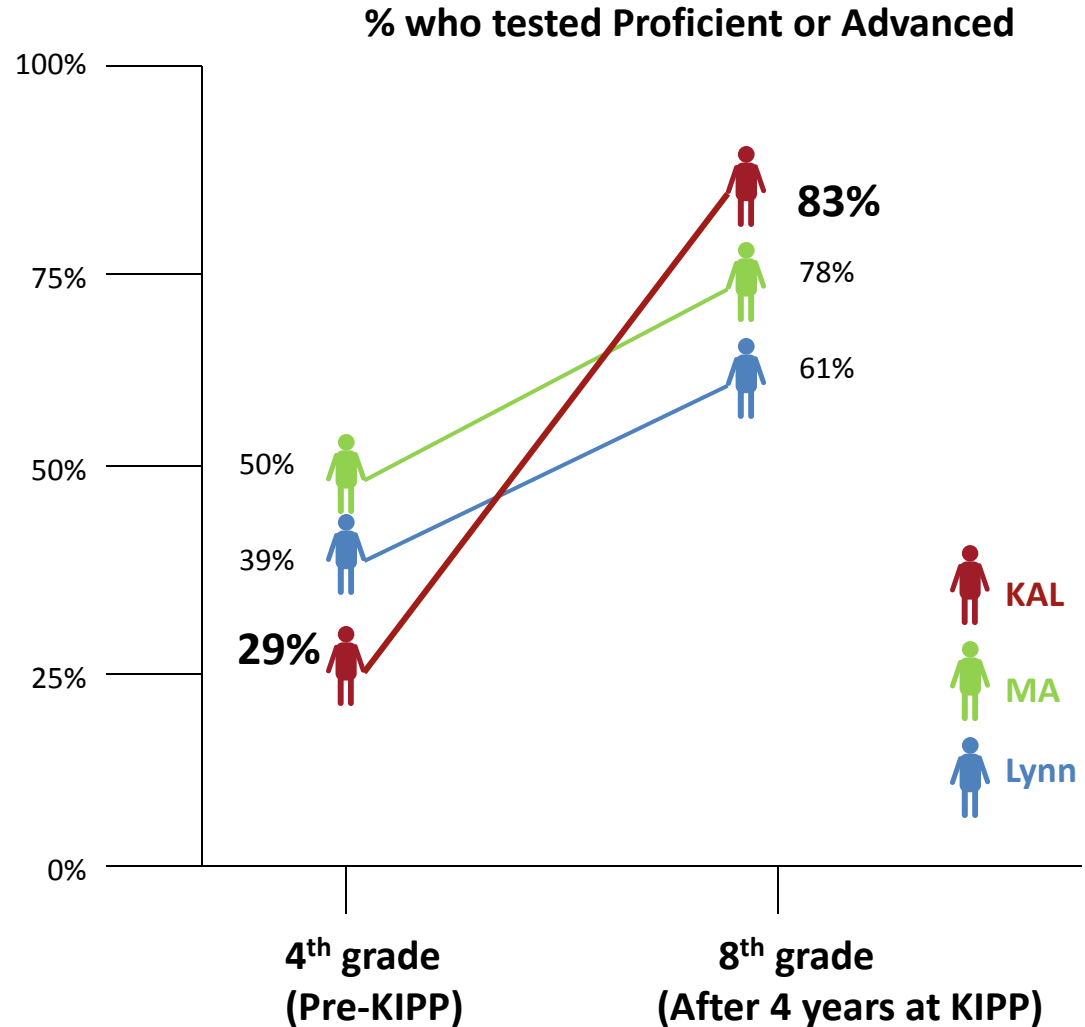

MCAS: English Language Arts (ELA)

8th Grade Results - 2010

(compared to 4th grade pre-KIPP Scores)

		Proficient or Advanced		
		ELA	Math	Year
KAL	4th	29%	14%	2006
	5th	51%	39%	2007
	6th	58%	75%	2008
	7th	79%	82%	2009
	8th	83%	74%	2010
Lynn	4th	39%	27%	2006
	5th	52%	43%	2007
	6th	53%	44%	2008
	7th	47%	25%	2009
	8th	61%	30%	2010
MA	4th	50%	40%	2006
	5th	63%	51%	2007
	6th	67%	56%	2008
	7th	70%	49%	2009
	8th	78%	51%	2010